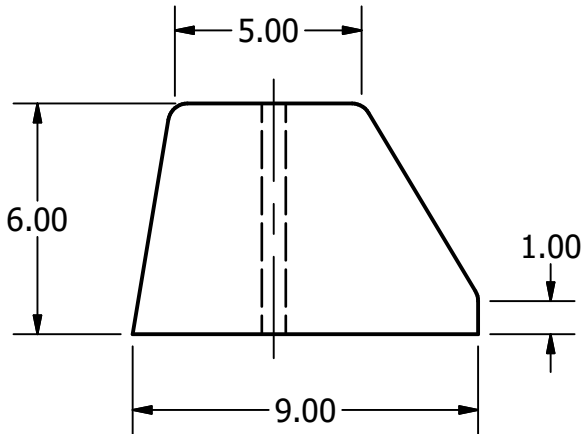

# Galcier Precast Concrete

175 Alder Drive  
Kalispell, MT 59901  
(406) 752-7163  
www.galcierprecast.com

Title  
6' Parking Curb

Drawing Number:  
6' Parking Curb

Revision:

Date:  
4/11/18

Site  
Galcier Precast Drawing

Scale:  
1 / 5

Drawn By:  
Owner

Checked By: Sheet  
1 OF 1

Side View  
SCALE 1 / 5

Top View  
SCALE 1 / 10

Front View  
SCALE 1 / 10

Notes:

1. Approx. Weight = 270 Lbs
2. 1/2" Pins Can Be Provided If Needed