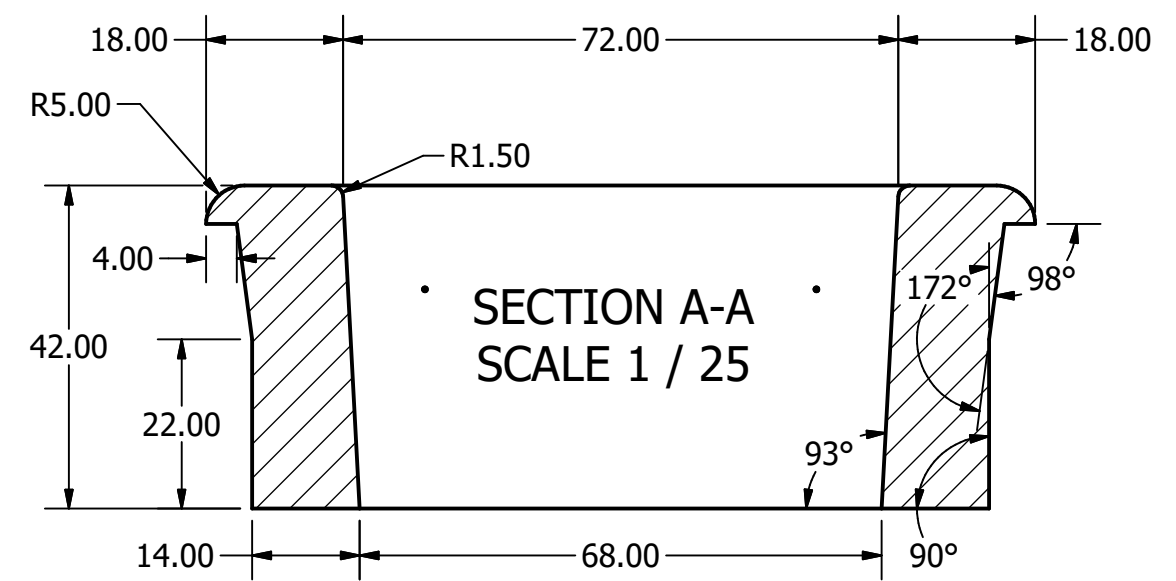

Note:  
 1. Sand Blast Finish.  
 2. Slight Taper To Inside Of Planter For Manufacturability.

	175 Alder Drive Kalispell, Mt 59901 (406) 752-7163 www.glacierprecast.com Or Visit Us On Facebook		Company: Glacier Precast Concrete		
			Site: Stock Drawing		
			Title: Park Planter		
Drawn By: Owner	Date: 7/21/2017	Scale: 1 / 25	Revision	Sheet Number 1 OF 1	