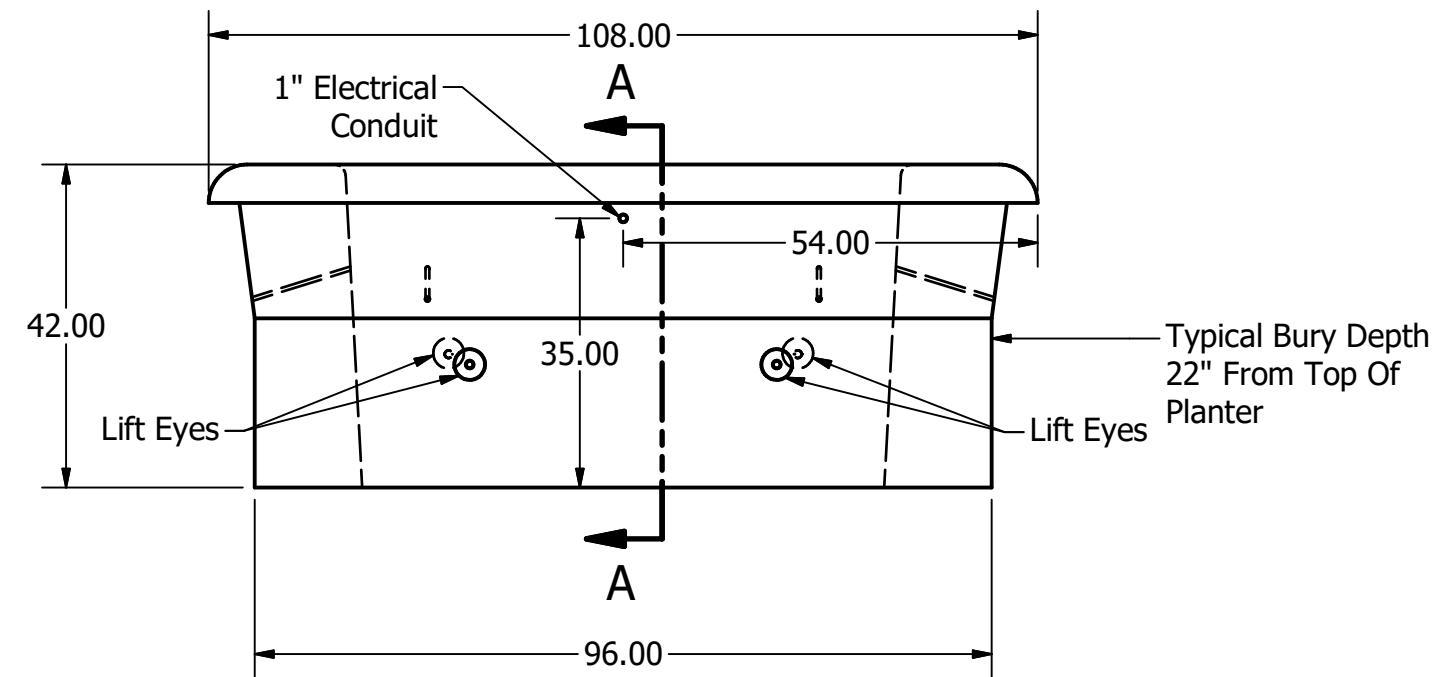

Note:  
 1. Sand Blast Finish.  
 2. Slight Taper To Inside Of Planter For Manufacturability.

	175 Alder Drive Kalispell, Mt 59901 (406) 752-7163 www.glacierprecast.com Or Visit Us On Facebook		Company: Glacier Precast Concrete		
			Site: Stock Drawing		
			Title: Park Planter		
Drawn By: Owner	Date: 7/21/2017	Scale: 1 / 25	Revision	Sheet Number 1 OF 1	