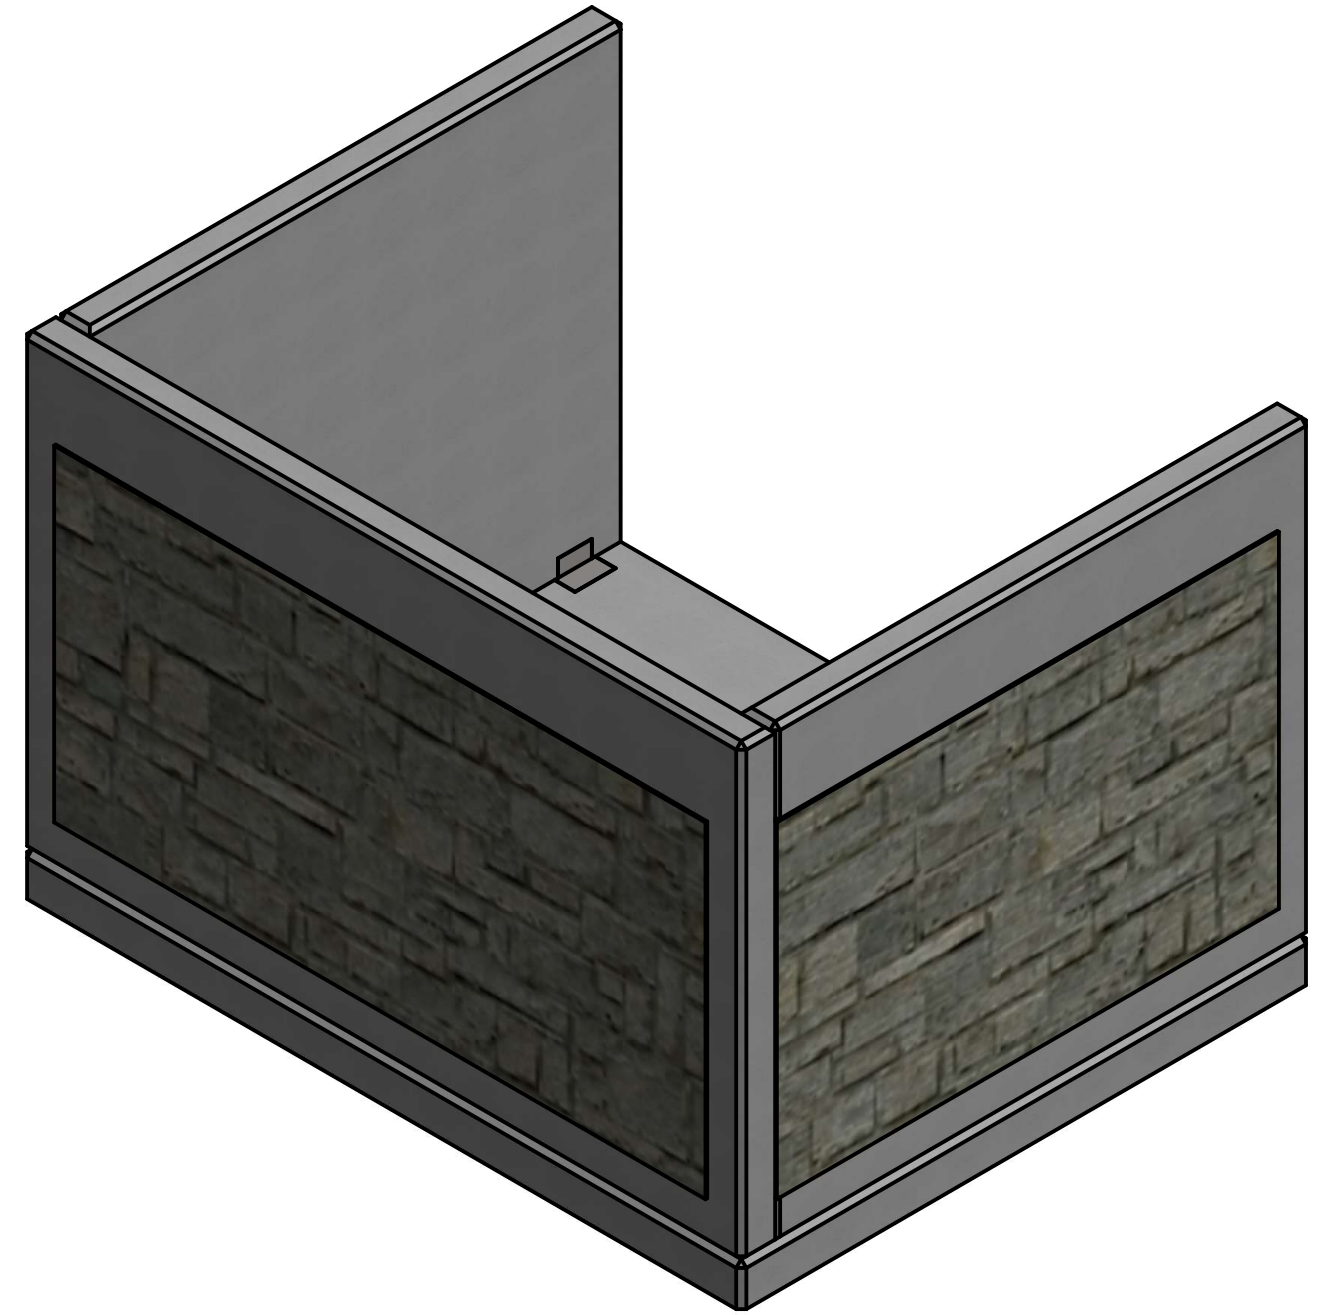

Front View
Scale 1:20

Back View
Scale 1:20

	175 Alder Drive Kalispell, Mt 59901 (406) 752-7163 www.glacierprecast.com Or Visit Us On Facebook		Company: Glacier Precast Concrete		
			Site: Single Dumpster Enclosure		
			Title: Assembly View		
Drawn By: Owner	Date: 12/27/2017	Scale: 1 / 20	Revision	Sheet Number 1 OF 1	