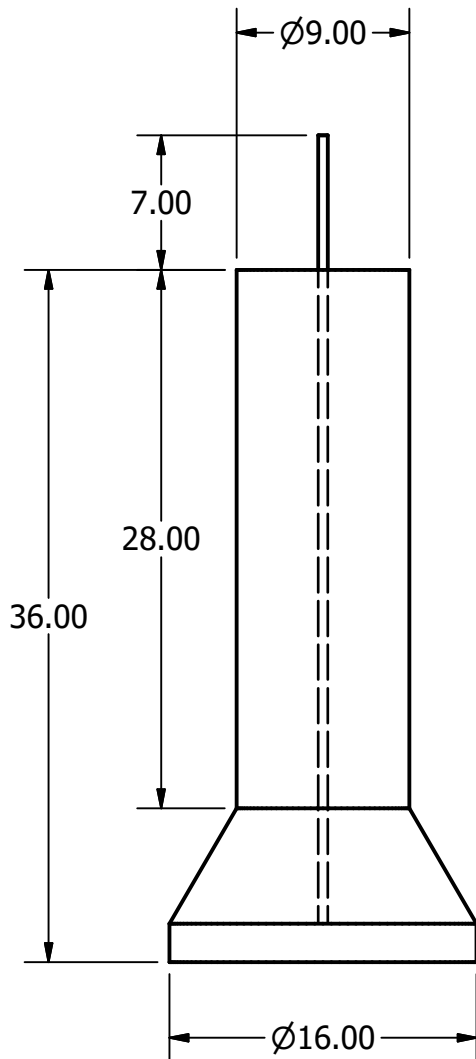

# Galcier Precast Concrete

175 Alder Drive  
Kalispell, MT 59901  
(406) 752-7163  
www.galcierprecast.com

Title  
Round Sono Tube

Drawing Number:  
Sono Tube Round

Revision:  
Date:  
4-9-2018

Site  
Galcier Stock Drawing

Scale:  
1/10

Drawn By:  
Owner

Checked By: Sheet  
1 of 1

Notes:  
1. Approx. Weight = 250 Lbs