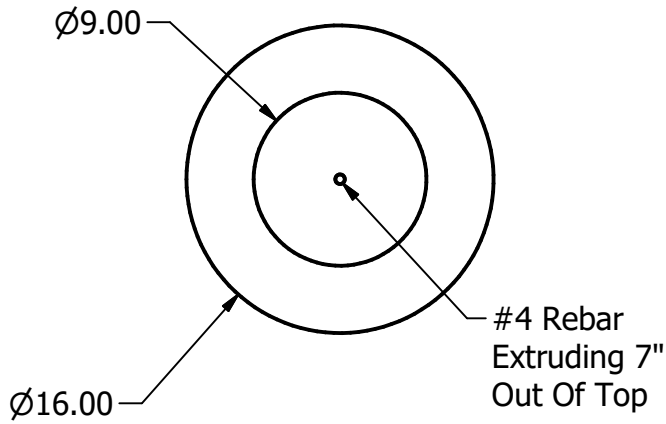

# Galcier Precast Concrete

175 Alder Drive  
Kalispell, MT 59901  
(406) 752-7163  
www.galcierprecast.com

Title  
Round Sono Tube

Drawing Number:  
Sono Tube Round

Revision:  
Date:  
4-9-2018

Site  
Galcier Stock Drawing

Scale:  
1/10

Drawn By:  
Owner

Checked By: Sheet  
1 of 1

Notes:  
1. Approx. Weight = 250 Lbs